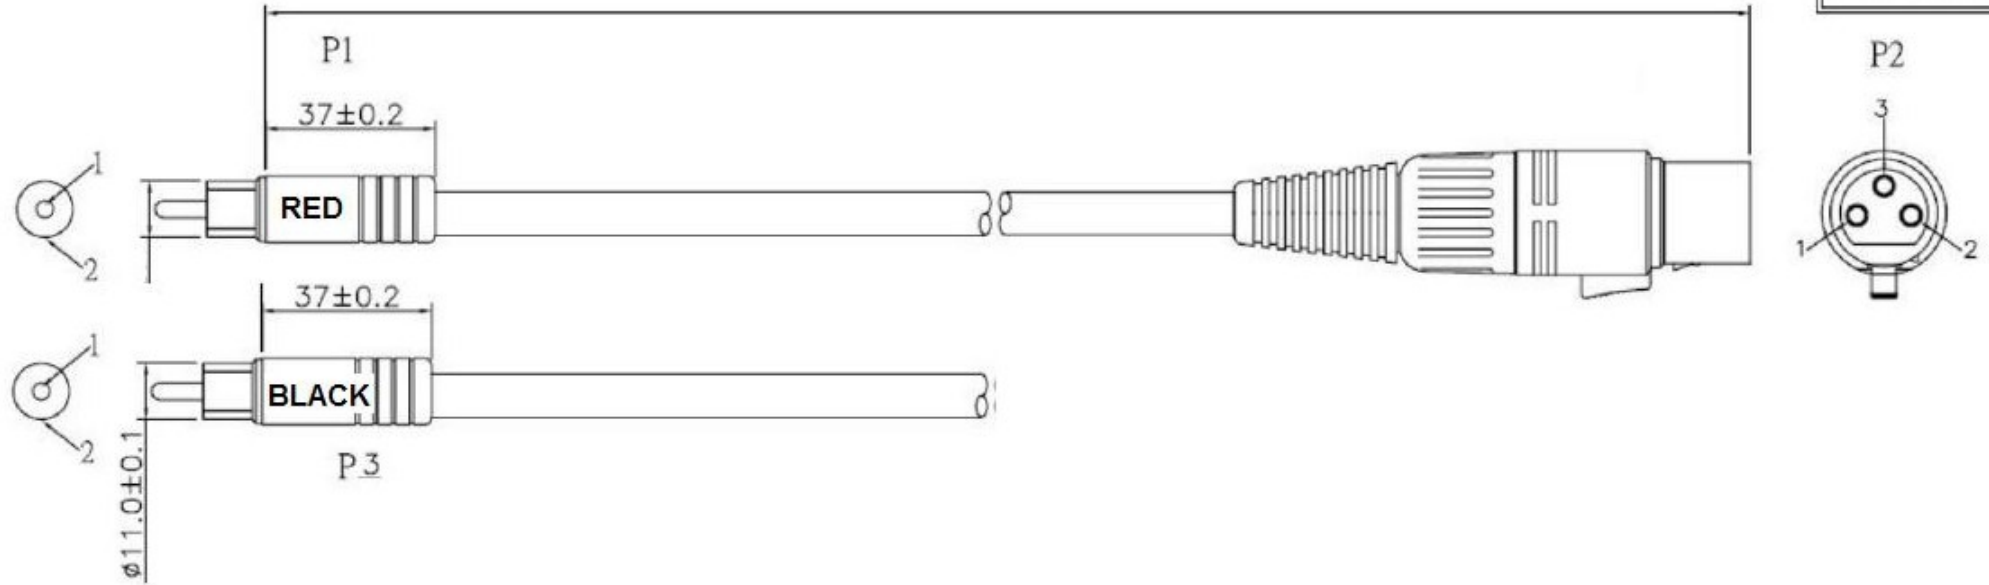

Rev	Modification Content	Date	Validate
A	the First Edition	2007-06-02	Cindy

**ROHS**

RCA-M (Gold plated)

Pin Assignment:

P1	P2	P3
1	1	
2	2	2
	3	1