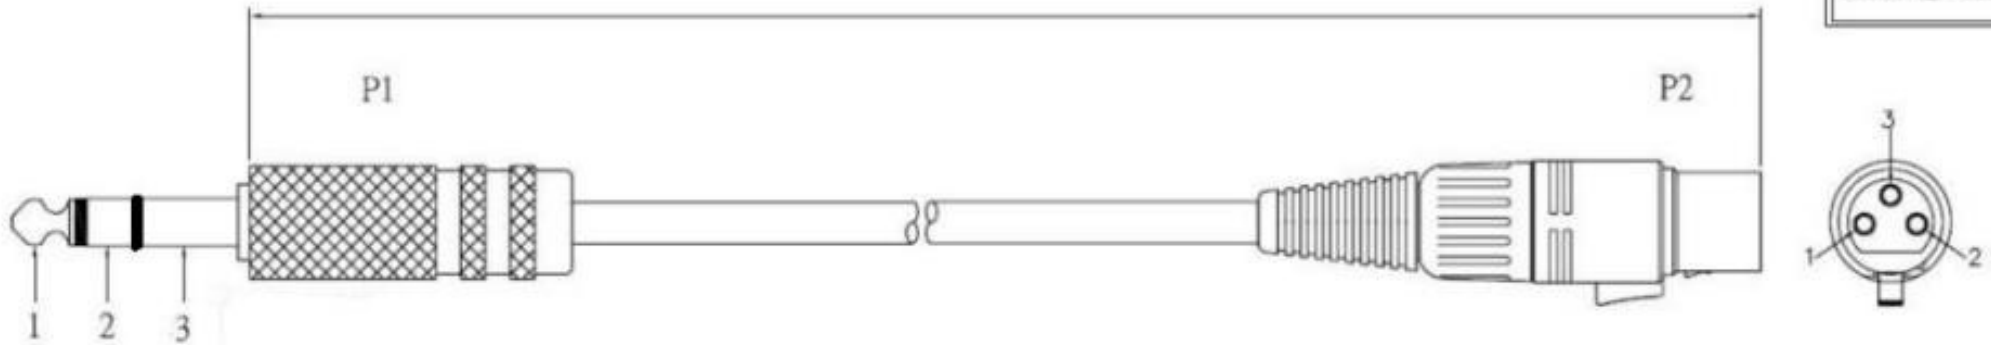

Rev	Modification Content	Date	Validate
A	the First Edition	2007-05-31	Cindy

ROHS

Packing:

Pin Assignment:

4	Bag	吊袋:200*270MM	1 pcs
3	Connector	XLR-F, 鍍鎳, 裝配式(外殼黑膠)	1 set
2	Connector	6.3單音 鍍金, 裝配鐵殼(鍍金)	1 set
1	Cable	30# 雙隔離 OFC OD:6.5mm JACKET: BLACK Double Shielded	
NO.	P/N	DESCRIPTION	QTY

P/N	6.3單音/XLR-F L:1M		
Item			
Drawn By	Cindy	Customer NO.	NO
Audited By		Unit : mm	
		Rev.: 1.00	ME