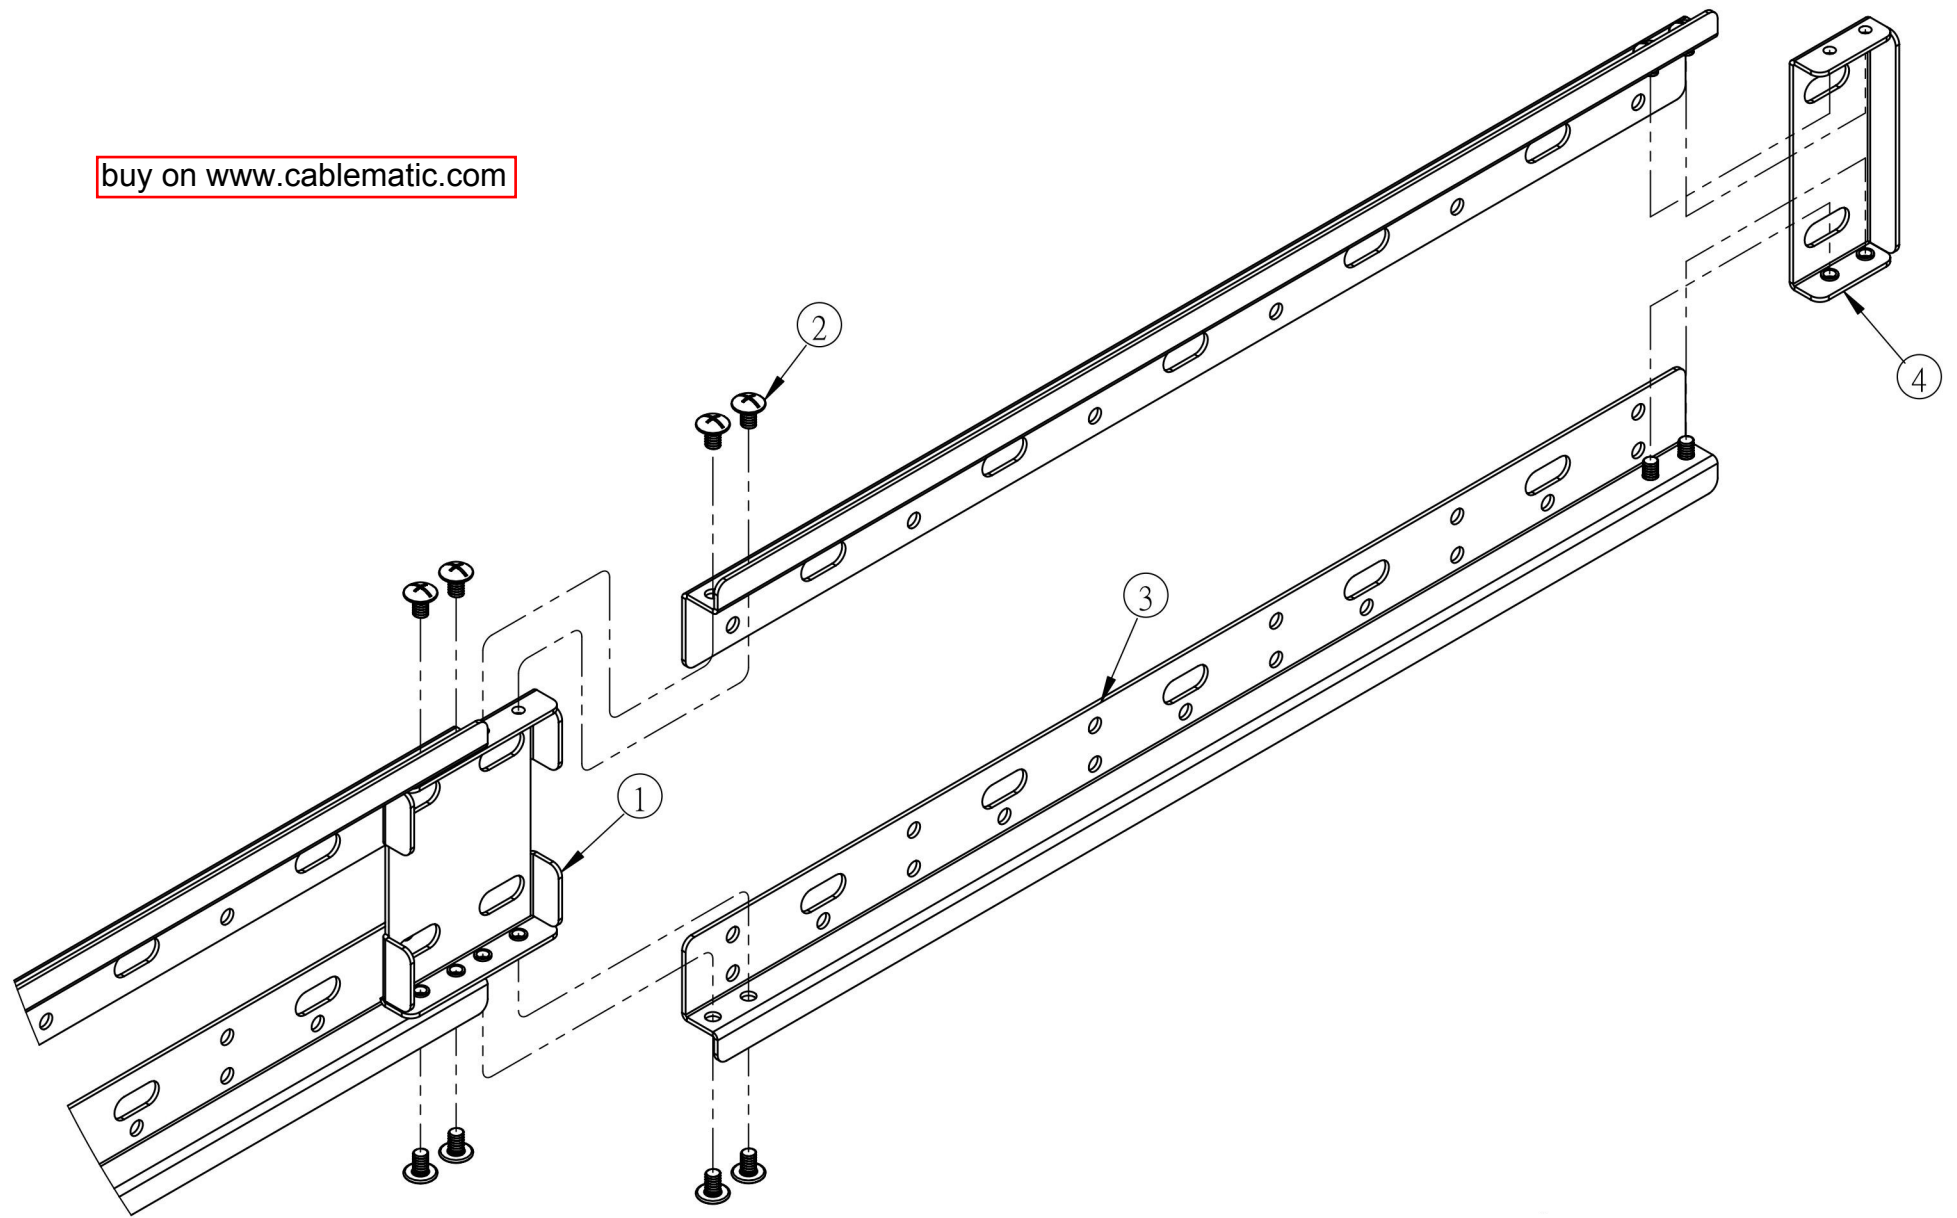

buy on www.cablematic.com

buy on www.cablematic.com

Item	Spare parts	Q'ty
1	FIXED PLATE A FOR WALL BRACKET	1
2	SCREW 1/4"-20UNC* L3/8"	12
3	N WALL BRACKET	2
4	FIXED PLATE B FOR WALL BRACKET	1