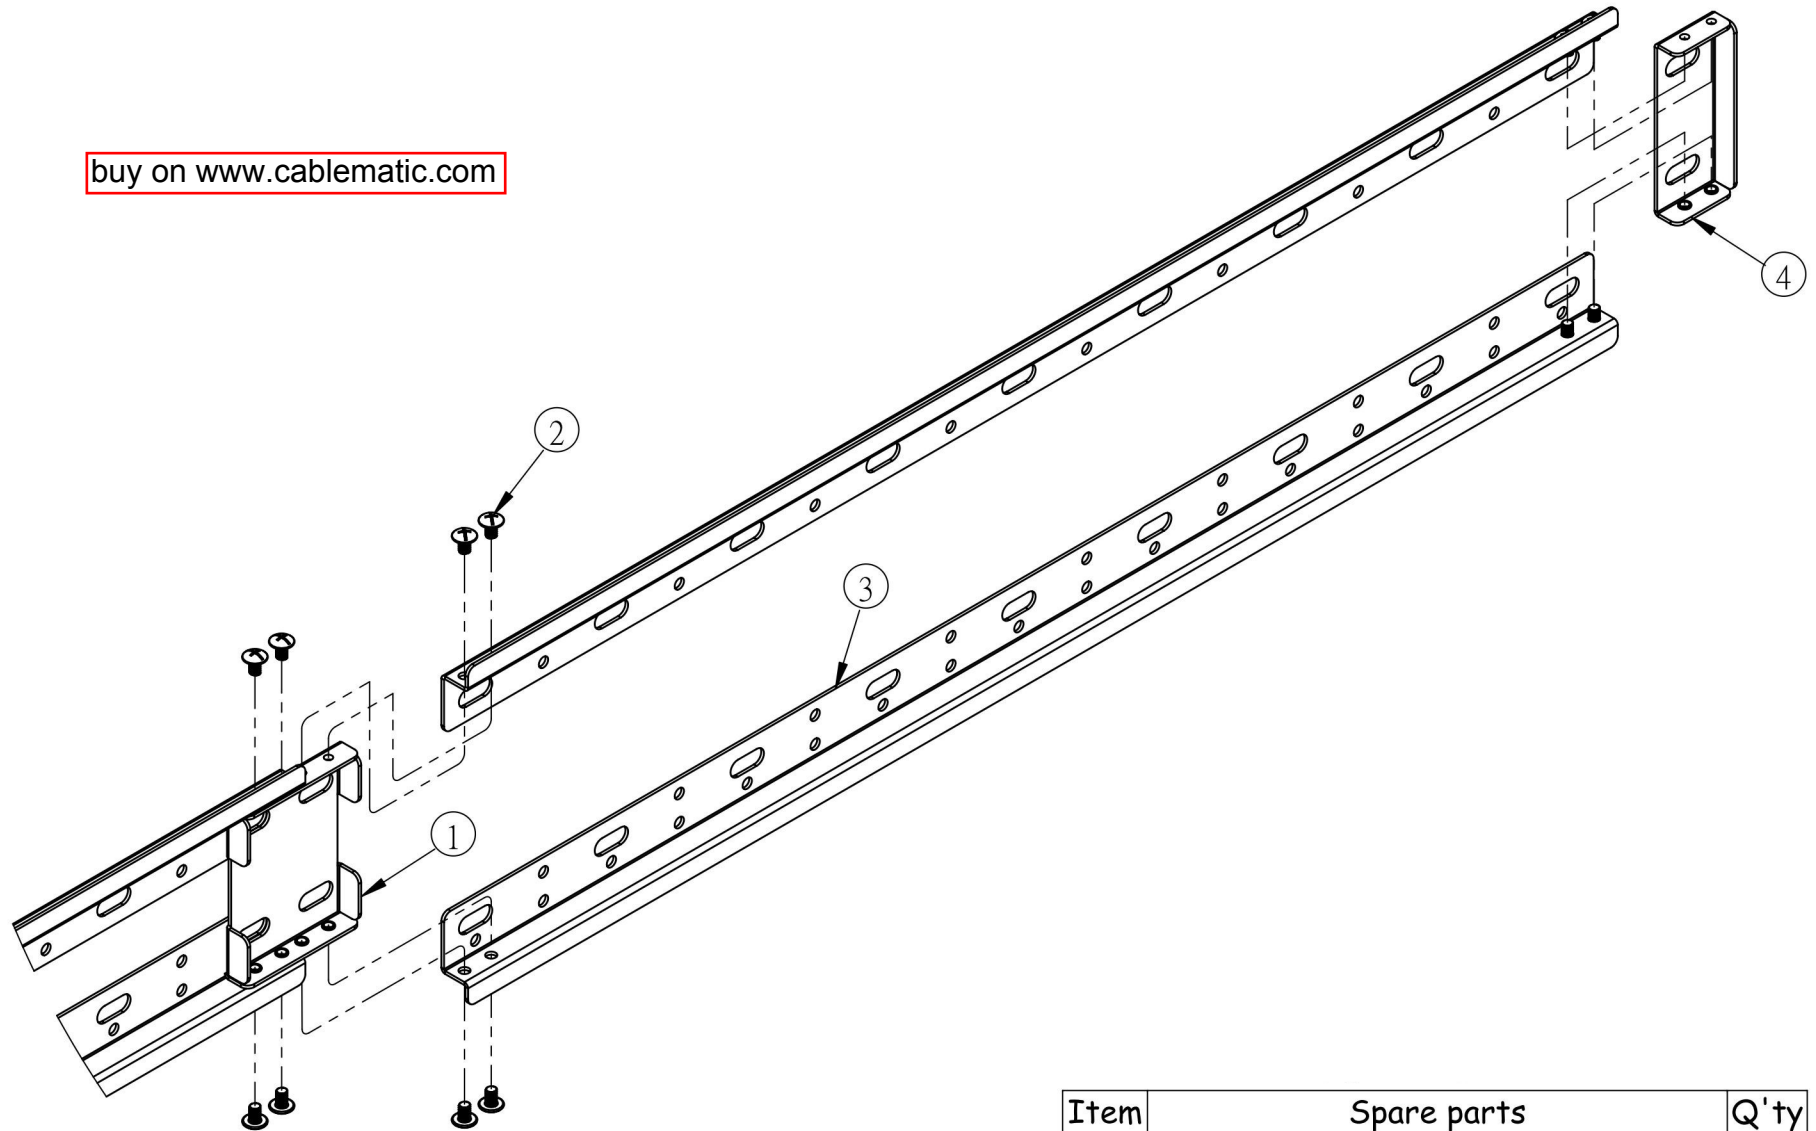

buy on www.cablematic.com

buy on www.cablematic.com

Item	Spare parts	Q'ty
1	FIXED PLATE A FOR WALL BRACKET	1
2	SCREW 1/4"-20UNC*L3/8"	12
3	N WALL BRACKET	2
4	FIXED PLATE B FOR WALL BRACKET	1